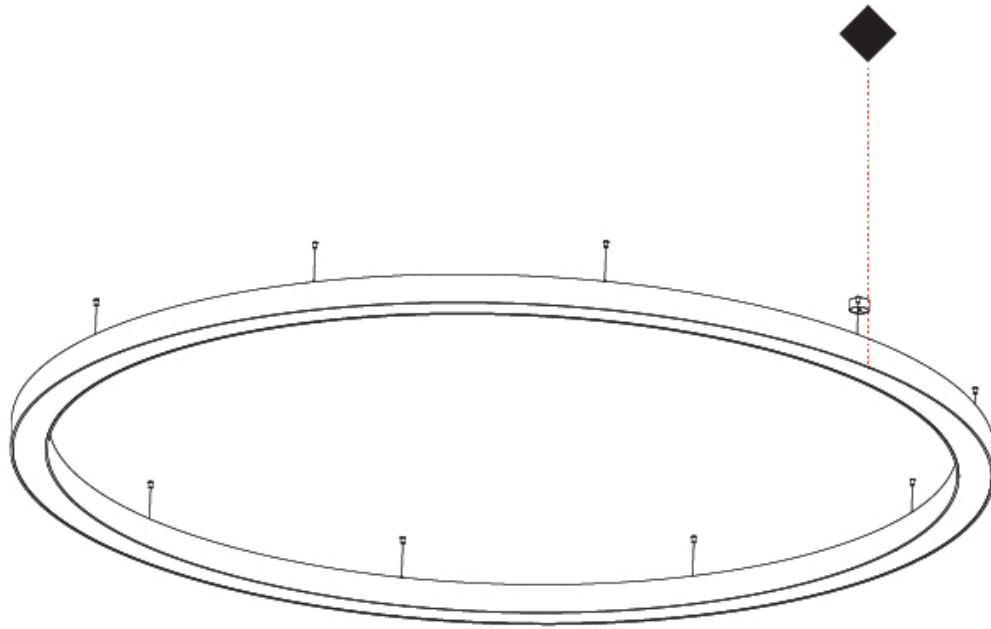

3700mm 145 1/16"

4000mm 157 1/2"

A30202-

PROJECT

TYPE

SPECIFIER

QUANTITY

DATE

GENERAL

Series: Glorious
 Subseries: Glorious
 Brand: Prolicht
 Division: Architectural
 Mounting Type: Suspension
 Mounting Location: Ceiling
 Subcategory: Ambient

PHYSICAL

Shape: Round
 Diameter (mm): 4000
 Diameter (in): 157 1/2
 Depth (mm): 120
 Depth (in): 4 3/4
 Max. Overall Height (mm): 2120
 Max. Overall Height (in): 83 7/16
 Light Distribution: Direct / Indirect
 Weight (kg): 53.026
 Weight (lbs): 116.66
 Diffuser: PMMA - Opal or Micro-Prism
 Fixture Finish: SSR / BKV / CWI / CRY / HAB / UFT / ITA / RUA / FTG / MYG / LOD / PUS / FRO / FUP / KIA / POP / BLS / SPG / MEY / GOH / GUM / CHC / COM / ABZ / JAG / OBR / MOS / ROR
 Fixture Material: Aluminum