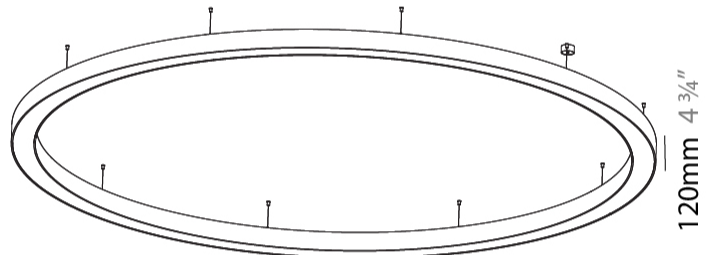

GENERAL

Series: Glorious
Subseries: Glorious
Brand: Prolicht
Division: Architectural
Mounting Type: Suspension
Mounting Location: Ceiling
Subcategory: Ambient

PHYSICAL

Shape: Round
Diameter (mm): 4000
Diameter (in): 157 1/2
Height (mm): 120
Height (in): 4 3/4
Max. Overall Height (mm): 2120
Max. Overall Height (in): 83 7/16
Light Distribution: Direct
Weight (kg): 50.71
Weight (lbs): 111.98
Diffuser: PMMA - Opal or Micro-Prism
Fixture Finish: SSR / BKV / CWI / CRY / HAB / UFT / ITA / RUA / FTG / MYG / LOD / PUS / FRO / FUP / KIA / POP / BLS / SPG / MEY / GOH / GUM / CHC / COM / ABZ / JAG / OBR / MOS / ROR
Fixture Material: Aluminum

ELECTRICAL

Lamp Type: LED (Zhaga Standard)
Input Wattage (W): 200
Total Output Wattage (W): 160 / 128 (3500K)
Dimming: Non-Dimming / Phase Dimming (120Vac only) / 0-10V Dimming
Driver Included: Yes
Driver Location: Integrated
Driver Type: Constant Current
Driver Class: Class 2
Input Voltage (V): 120 - 277
Constant Current (MA): 350 / 1000 (3500K)

LED

Color Temperature (°K): 3000 / 3500 / 4000
Max. Delivered Lumen (lm): 18460 / 19110 / 19500
CRI: >80 CRI
Efficiency (%): 0.65
Lamp Life (hrs): 50000

OPTICAL

RATINGS AND CERTIFICATIONS

Certified By: Certified for North American Standards
IP rating: IP20

3700mm 145 1/16"

4000mm 157 1/2"